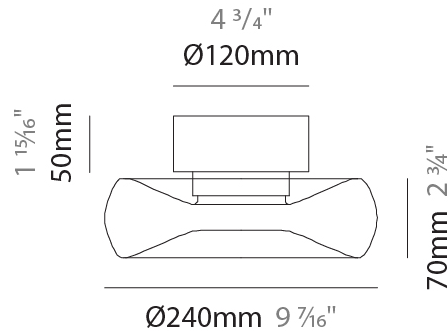

FOLD SURFACE

D142000-

base number   Color   Finish   Finish
Temperature   Options   Options

1. To build a product code in our configurator select the specify button on the base model # product page
2. To build a manual product code on this datasheet choose from the options listed below in blue font and add the suffix to the base model #

GENERAL

Series: Fold
Brand: Cangini & Tucci
Division: Design
Mounting Type: Surface
Mounting Location: Ceiling
Subcategory: Ambient

PHYSICAL

Shape: Abstract
Diameter (mm): 240
Diameter (in): 9 7/16
Height (mm): 120
Height (in): 4 3/4
Light Distribution: Omnidirectional
Weight (kg): 1.135
Weight (lbs): 2.50
Fixture Finish: [AMB / GRN / PNK / RUB / SKB / SMK / TOB / TRA](#)
Holder Finish: CHR / BLK
Fixture Material: Glass / Metal
Cable Details: 1500mm Transparent Cable
Upon Request: Black Fabric Cable

ELECTRICAL

Lamp Type: LED
Input Wattage (W): 14
Total Output Wattage (W): 11.7
Dimming: Phase Dimming (120Vac Only)
Driver Included: Yes
Driver Location: Integrated
Driver Type: Constant Current - 120Vac
Driver Class: Class 2
Input Voltage (V): 120 - 277
Constant Current (MA): 350
Upon Request: 0-10Vdc dimming / Non-dimming 120-277Vac

LED

Color Temperature (°K): [2700 / 3000](#)
Nominal Lumen (lm): 1615
CRI: >95 CRI

OPTICAL

RATINGS AND CERTIFICATIONS

Certified By: Certified for North American Standards
IP rating: IP20